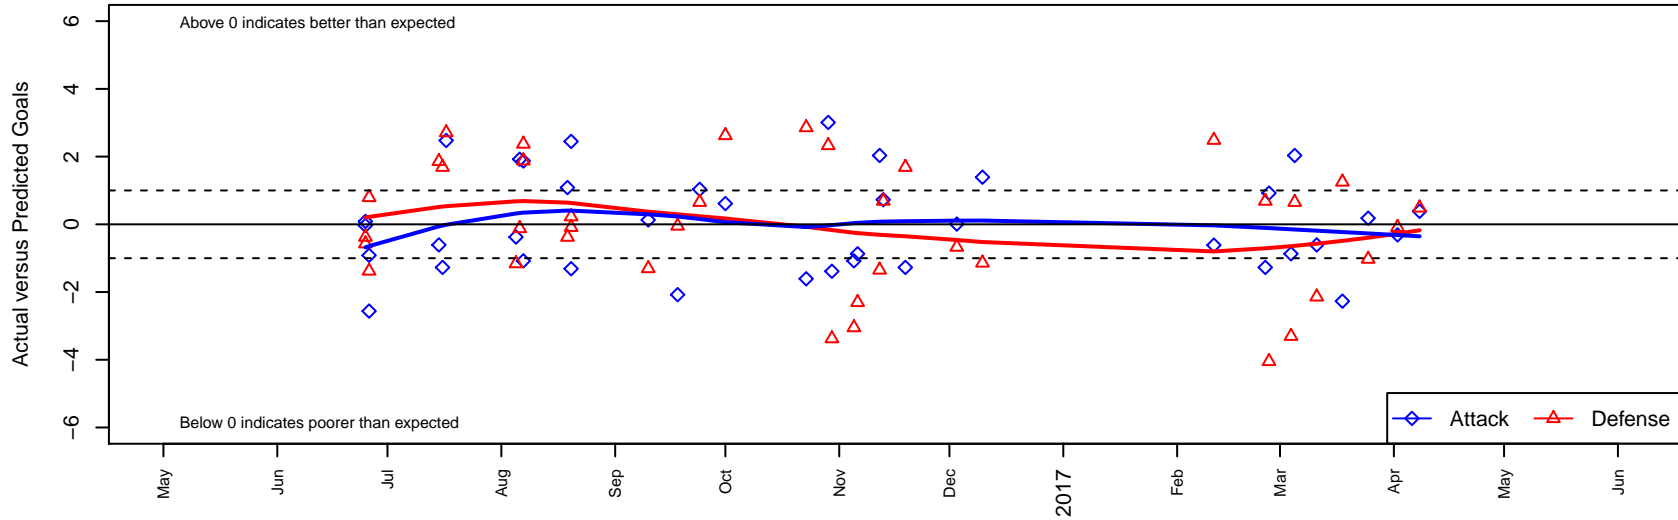

Slammers Orange B06

Rainier Valley Slammers
 Auburn, WA
 B06 total strength=608
 attack=0.8 defense=0.33
 fall league = RCL B06 Div 3 9Aside
 spr league = Win RCL B06 Div 3

alt names used:
 RVS B06 Orange
 RAINIER VALLEY SLAMMERS RVS B06 ORA
 RVS B06 Orange
 RVS B06 Orange
 RVS B06 Orange
 RVS B06 Orange
 RVS B06 Orange

Slammers Orange B06
 Dots are actual minus expected GF (blue circles) and GA (red triangles).
 Blue line is smoothed change in attack strength. Red is smoothed change in defense strength.

**attack and defense variance (black dot)
relative to other teams
and top 10 in region**