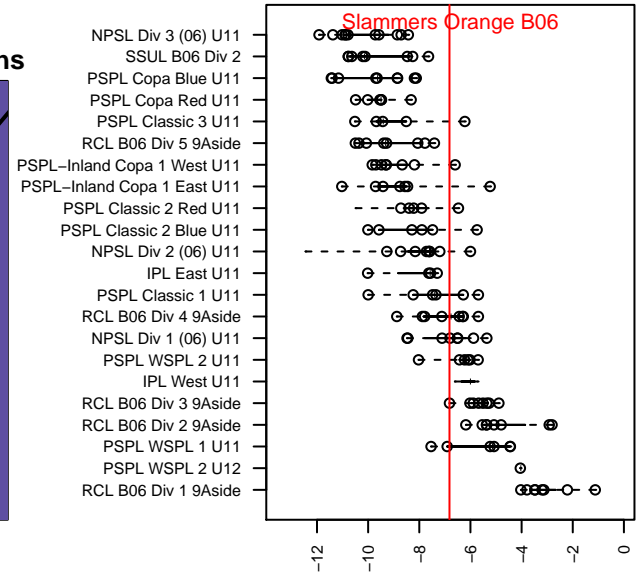

**attack and defense rating
relative to others at age
and all opponents in last 13 months**