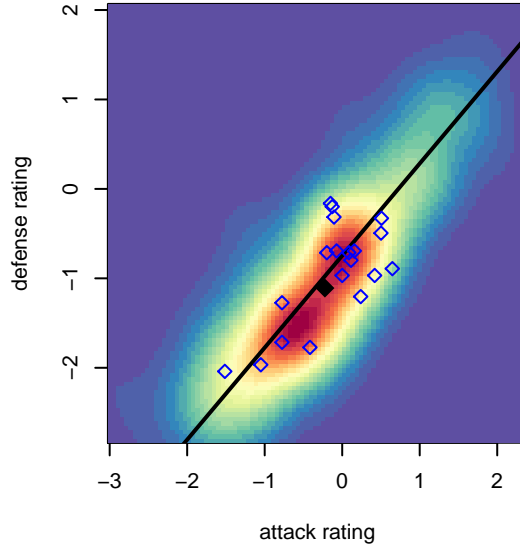

**attack and defense rating
relative to others at age
and all opponents in last 13 months**